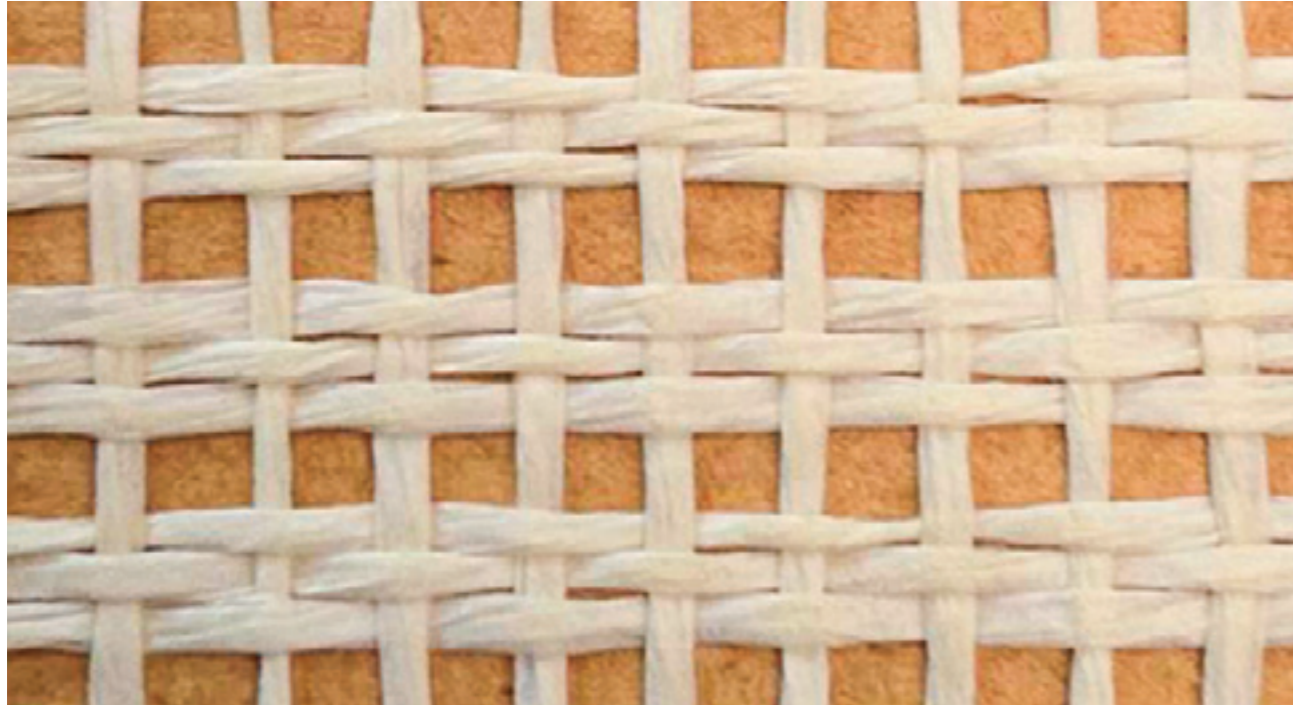

X10-S3016
Materia : Natural Cork

X10-S3013
Materia : Natural Cork

STdecor

Texture Collection

Paper Weave

Paper Weave is a decorative wall covering designed with a woven-texture appearance inspired by handcrafted paper weaving techniques, creating depth and a natural tactile aesthetic on wall surfaces.