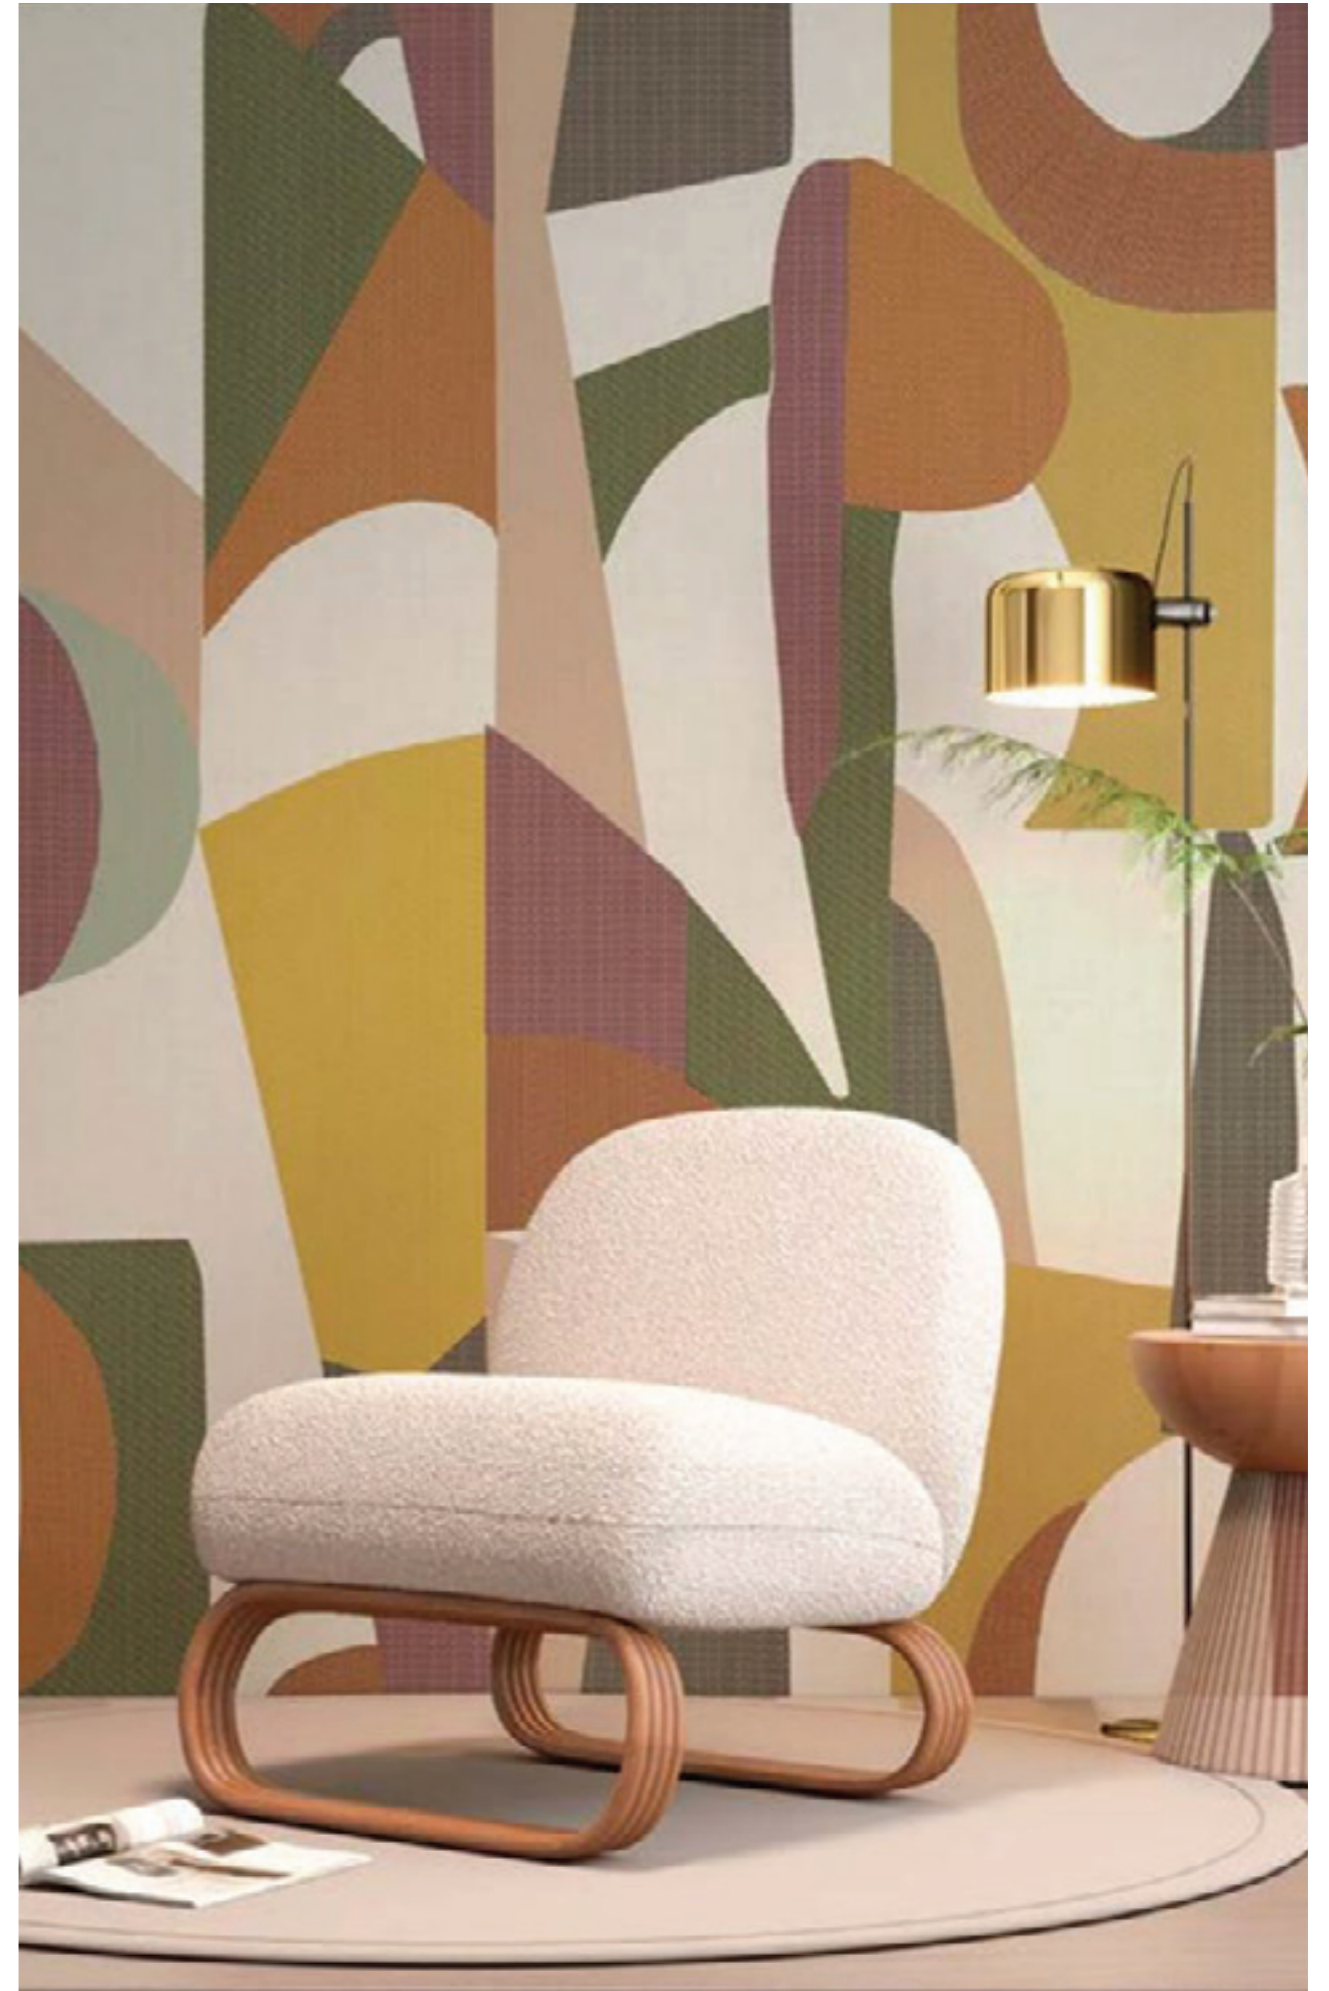

STdecor

Abstract Collection

Contract Vinyl(FR)

Contract Vinyl(FR) is a commercial- grade vinyl wall covering featuring a PVC surface laminated onto a paper or non-woven backing. It provides enhanced strength, flexibility, easy installation, and is ideal for durable, low- maintenance environments.

Technical Data

Material	: Contract Vinyl(FR)	Usagre	: Highlight Wall / Hanging Painting
Code	: SC15	Installation	: Direct Paste / Wrapping Panel
Max Width Per Panel	: 275 cm		

Printing