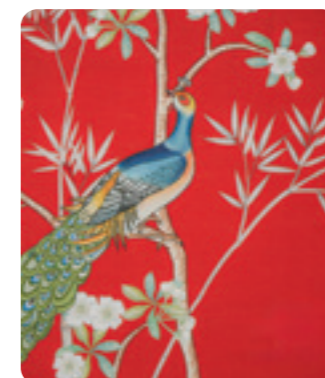

HD00020A
Materia : Fiber Layers Are Intertwined